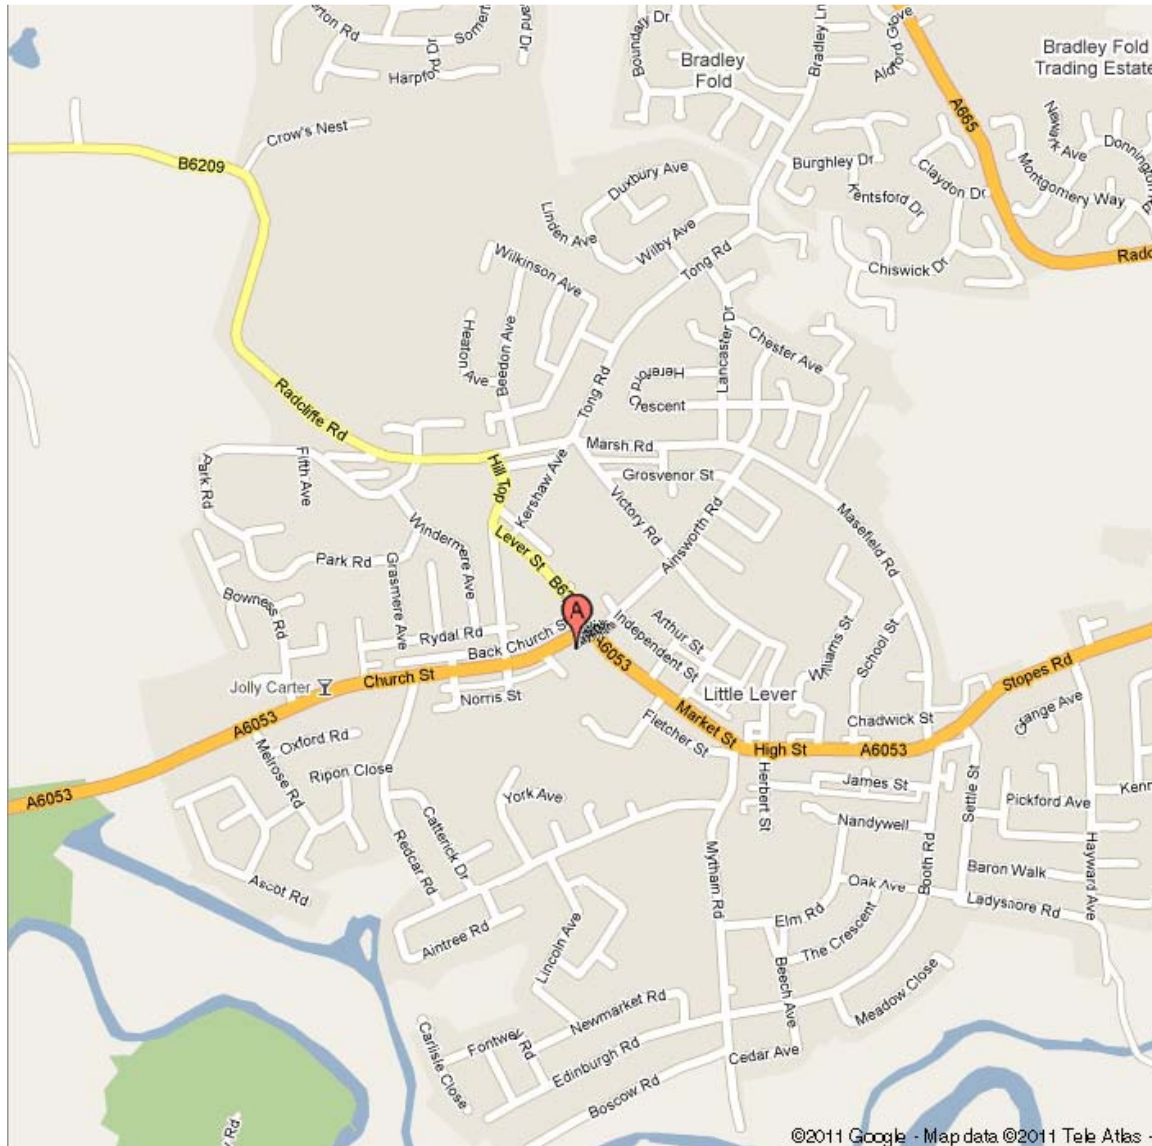

Parish Church of Saint Matthew
Market Street
Little Lever
Bolton
Greater Manchester
BL3 1HH
United Kingdom

Tel. 01204 700936

Email: info@saintmatthews.org.uk

Web: www.saintmatthews.org.uk

From the north:

1. Exit the M61 at junction 3 towards Farnworth/Kearsley/A6053/A66.
2. At the roundabout take the 1st exit onto the A6053/Bolton Road heading towards Farnworth.
3. Continue to follow the A575/Bolton Road towards Bolton.
4. Turn right at the Moses Gate junction on to the A6053/Lomax Street and head towards Little Lever.
5. Turn right onto the A6053/Market Street Little Lever.

The car park is immediately on the right after the zebra crossing.

From the South:

1. Exit the M60 orbital motorway at junction 17 towards Whitefield/Prestwich.
2. At the roundabout take the exit onto the A56/Bury New Road heading towards Whitefield.
3. Bear left at the A665/Higher Lane and continue to follow the A665.
4. Turn left at the A665/Radcliffe New Road and head towards Radcliffe.
5. Turn left at A6053/Stopes Road and head towards Little Lever.
6. Continue to follow the A6053/Stopes Road/High Street/Market Street into Little Lever.

The car park is immediately on the left before the zebra crossing.